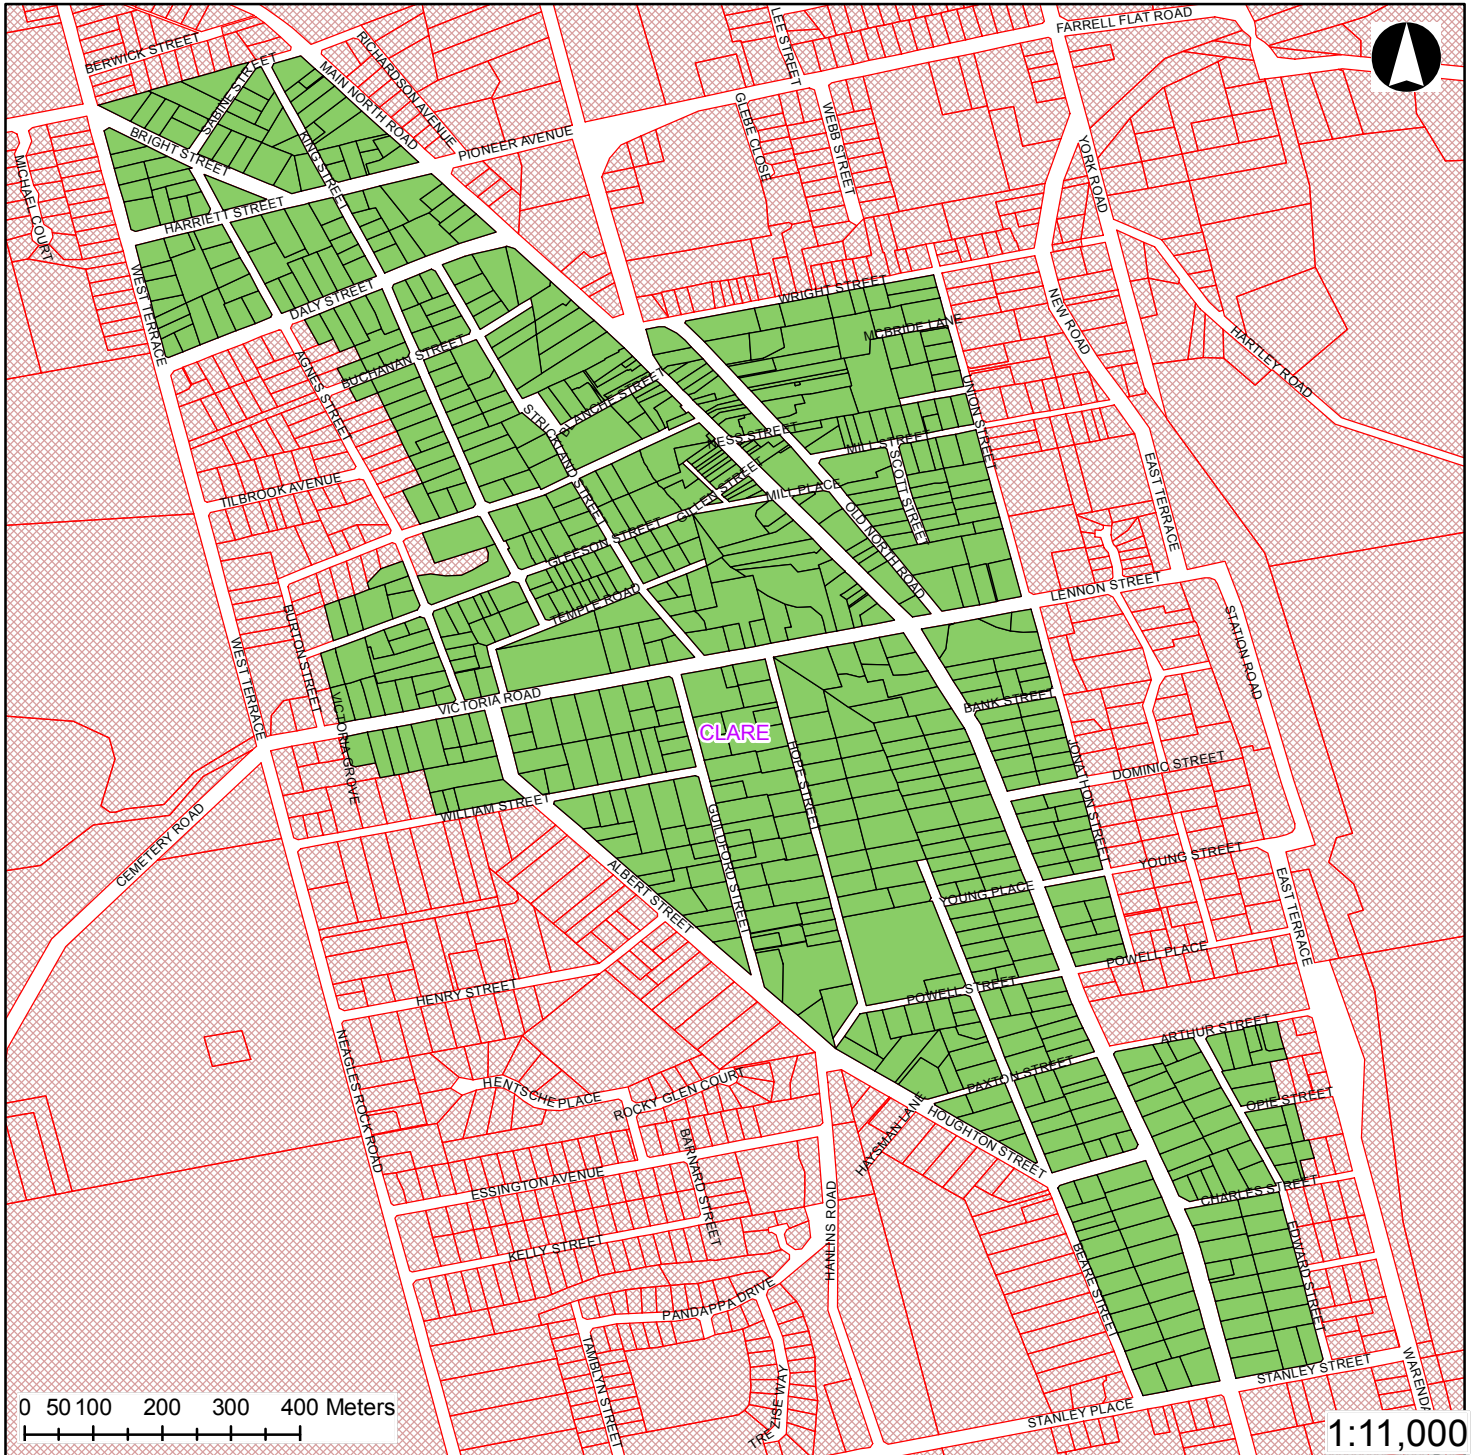

Clare Bushfire Safer Precinct

Legend

- Railway
- Land Parcels
- Bushfire Safer Precinct
- Suburbs

This precinct is considered to be relatively safe from fire due to its low levels of fuel. Although the CFS has taken every care and precaution in identifying this area it will be subjected to spark and ember attack in the event of a fire.

This map is current as of October 2010

www.cfs.sa.gov.au

Government
of South Australia

PREPARE. ACT. SURVIVE.