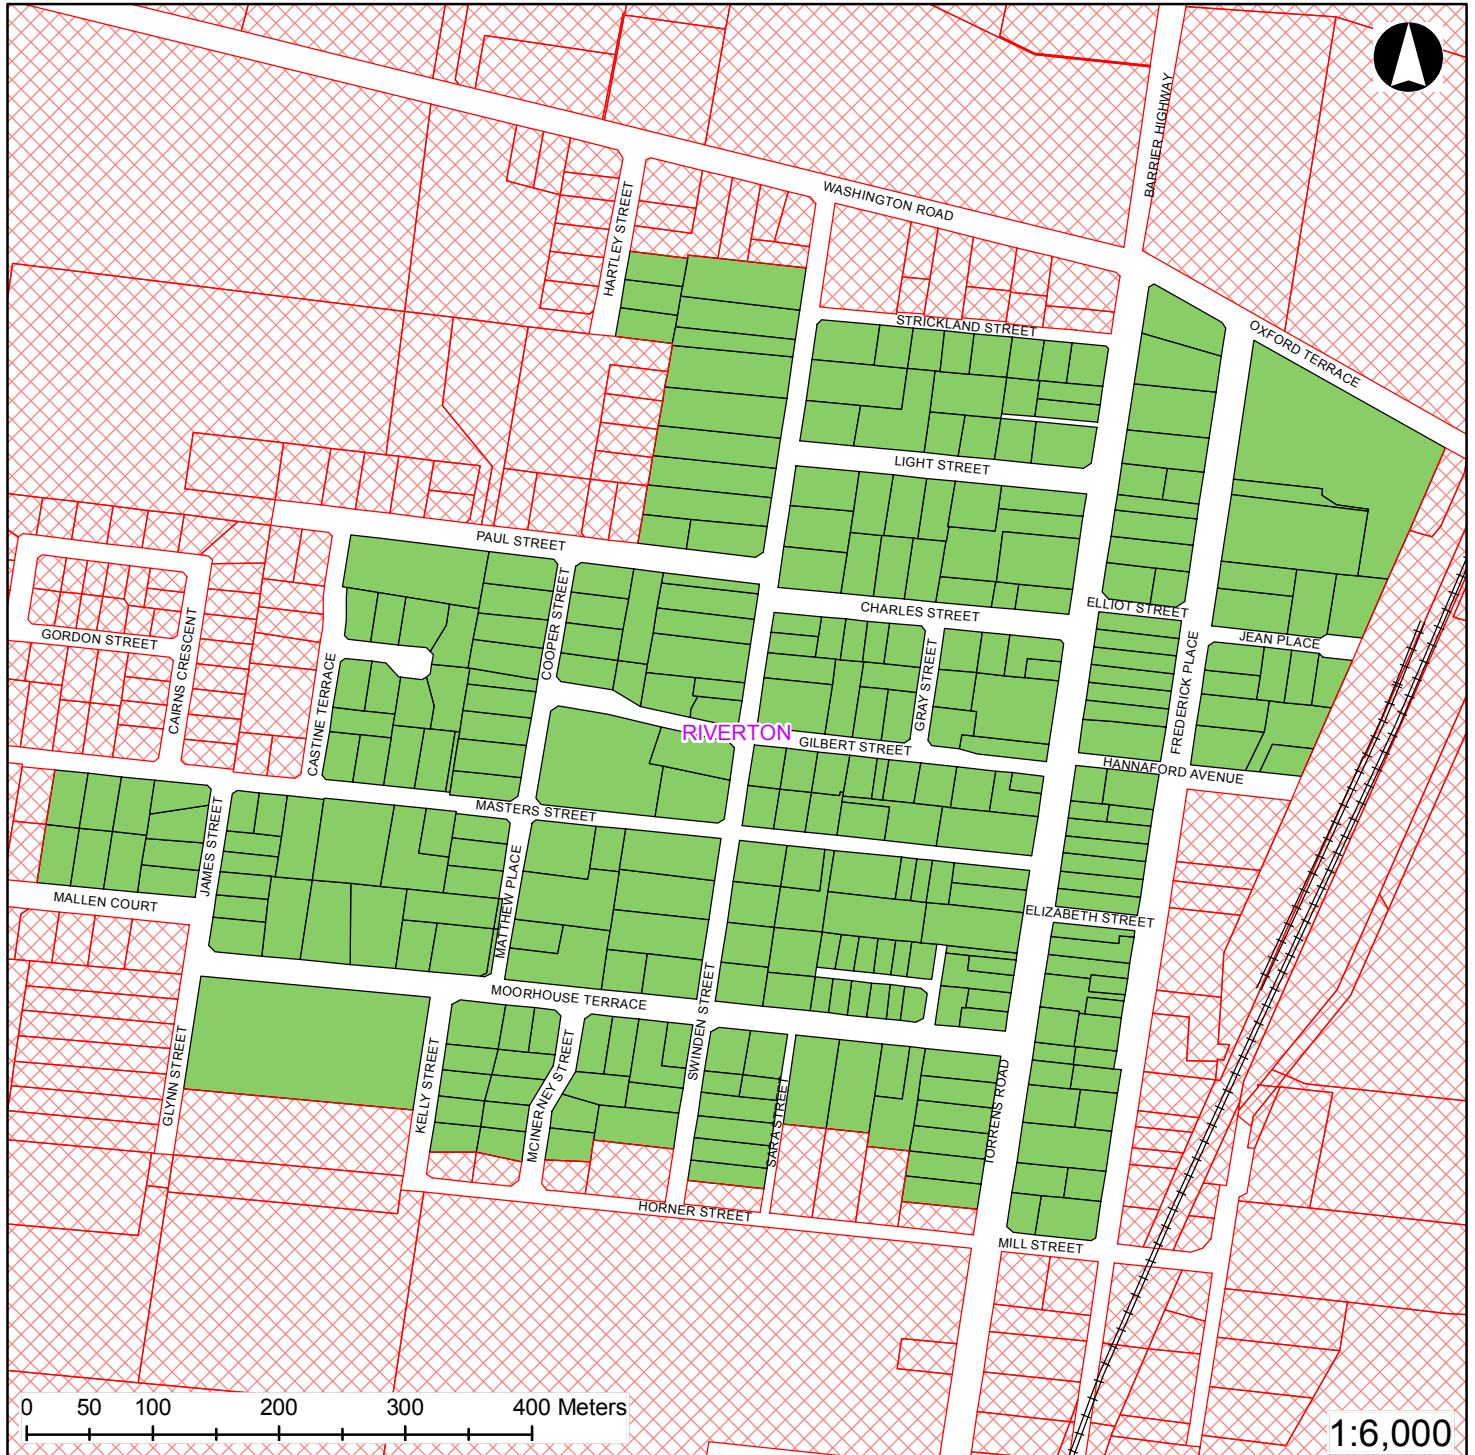

Riverton Bushfire Safer Precinct

Legend

- Railway
- Land Parcels
- Bushfire Safer Precinct
- Suburbs

This precinct is considered to be relatively safe from fire due to its low levels of fuel. Although the CFS has taken every care and precaution in identifying this area it will be subjected to spark and ember attack in the event of a fire.

It is recommended that several Bushfire Safer Precincts/Settlements be identified when creating a personal Bushfire Survival Plan. Templates for Bushfire Survival Plans are available from the CFS website.